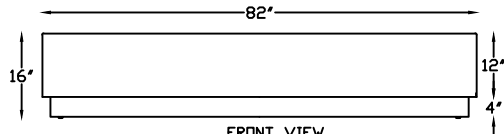

FRONT VIEW

HB147728 KING HEADBOARD

FRONT VIEW

HB147728 HEADBOARD SIDE PANEL

FRONT VIEW

HB147728 KING FOOT / SIDE RAILS

SIDE VIEW

HB147728 & FR147728 KING HEADBOARD / FOOT / SIDE RAILS

Scale: 1/4" = 1'-0"

This schematic is current as of August 01, 2022.
Lazar reserves the right to change dimensions
and/or products offered. A more recent schematic may
be available for this series at www.lazarind.com

*NOTE: L or R is determined by facing the piece.