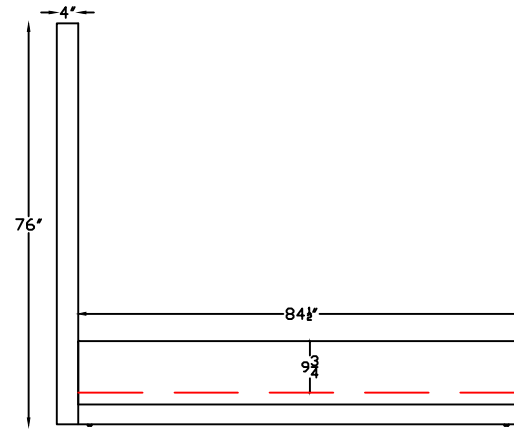

FRONT VIEW

HB147728 KING HEADBOARD

FRONT VIEW

HB147728 HEADBOARD SIDE PANEL

FRONT VIEW

HB147728 KING FOOT / SIDE RAILS

SIDE VIEW

HB147728 & FR147728 KING HEADBOARD / FOOT / SIDE RAILS

Scale: 1/4" = 1'-0"

This schematic is current as of August 01, 2022.
Lazar reserves the right to change dimensions
and/or products offered. A more recent schematic may
be available for this series at www.lazarind.com

*NOTE: L or R is determined by facing the piece.