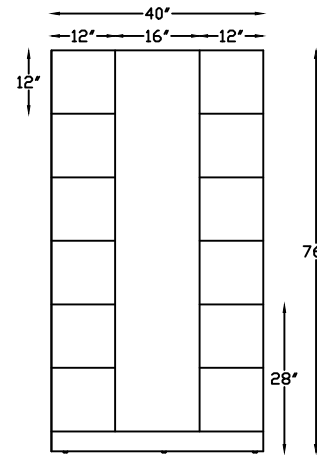

FRONT VIEW

HB147728 KING HEADBOARD

FRONT VIEW

HB147728 HEADBOARD SIDE PANEL

FRONT VIEW

HB147728 KING FOOT / SIDE RAILS

SIDE VIEW

HB147728 & FR147728 KING HEADBOARD / FOOT / SIDE RAILS

Scale: 1/4" = 1'-0"

This schematic is current as of August 01, 2022.
Lazar reserves the right to change dimensions
and/or products offered. A more recent schematic may
be available for this series at www.lazarind.com

*NOTE: L or R is determined by facing the piece.